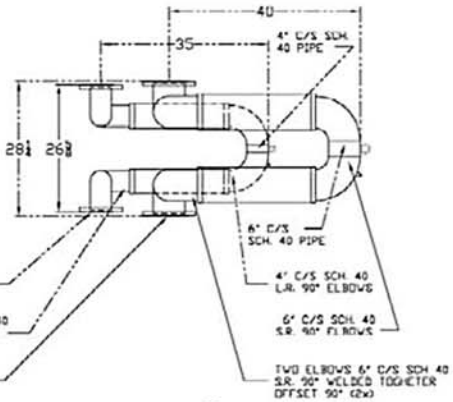

TWO ELBOWS 4" C/S SCH 40
L.R. 90° WELDED TOGETHER
OFFSET 90° (2x)

4" 150# C/S PLATE
FLANGE, FLAT FACE