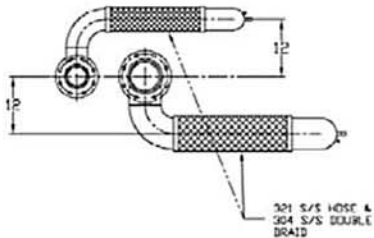

TWO ELBOWS 4" C/S SCH 40
L.R. 90° WELDED TOGETHER
OFFSET 90° (2x)

4" 150# C/S PLATE
FLANGE, FLAT FACE